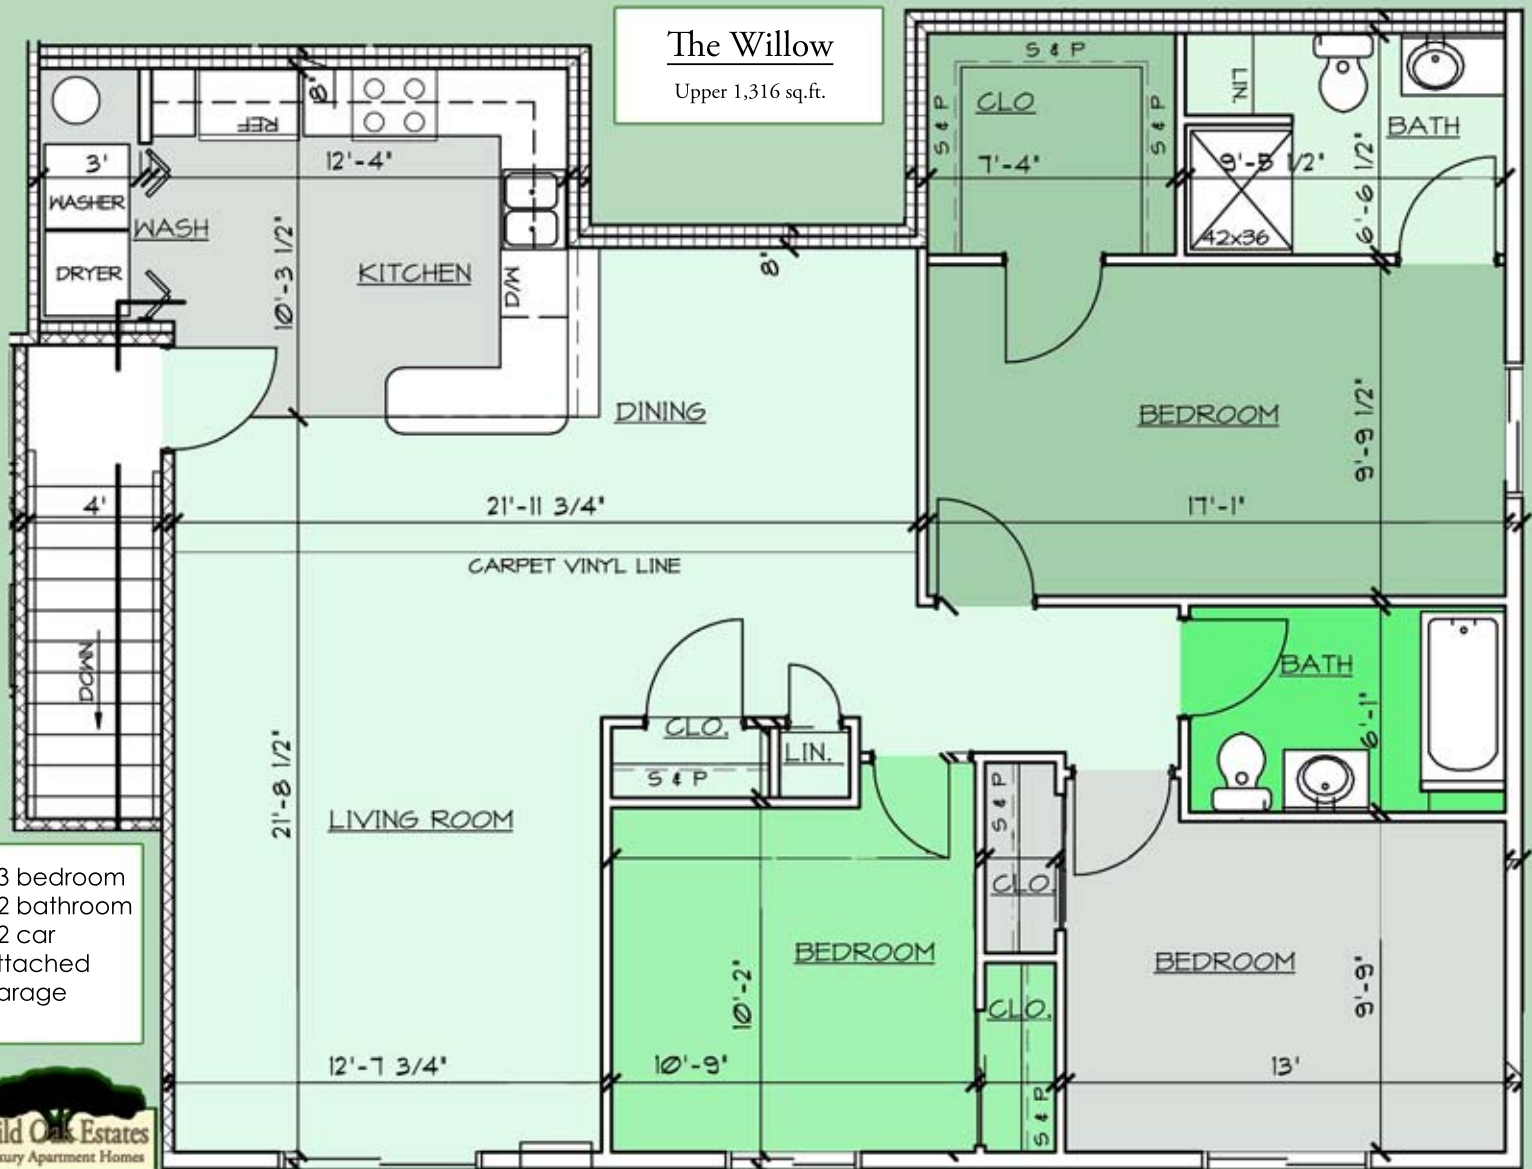

The Willow

Upper 1,316 sq.ft.

- * 3 bedroom
- * 2 bathroom
- * 2 car attached garage